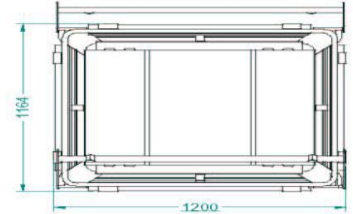

Minimum Order 10
Minimum Order 10
Minimum Order 10
Minimum Order 10
Minimum Order 10

A list of available colours for bins is available upon request.
Graphics- INEDIBLE NOT FOR HUMAN CONSUMPTION available
$30.00 + GST for the graphic plus $15 + GST for each application

Twin Wall Storage Bin 1000 Litre

Dimensions: 1160L x 1160W x 1100H

Code	Description
BTW1000	Twin Wall Bin 1000 Litre Black or Natural
BTW1000C	Twin Wall Bin 1000 Litre Colour
BTWC1000	Twin Wall Bin & Lid 1000 Litre Black or Natural
BTWC1000C	Twin Wall Bin & Lid 1000 Litre Colour
BTWL1000	Twin Wall Lid 1000 Litre Black or Natural
BTWL1000C	Twin Wall Lid 1000 Litre Colour
BTWTB	Twin Wall Bin Tipping Bars Per Set