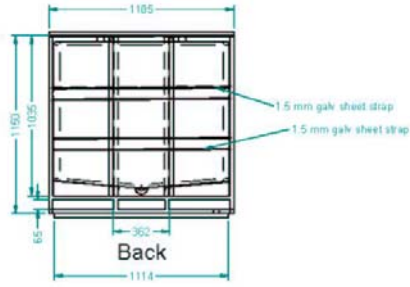

Pallet Tank 1100 Litre

Also known as a Blood Tank

Dimensions: 1185L x 1185W x 1175H

Code **Description**
BPT1100 Pallet Tank with frame 1100 Litre Black or Natural
BPT1100C Pallet Tank with frame 1100 Litre Colour

Minimum order of 10 tanks required per order
Minimum order of 10 tanks required per order

No minimum order for Replacement Tank without frame

BPTONF1100 Pallet Tank Tank Only No Frame 1100 Litre Black or Natural
BPTONF1100C Pallet Tank Tank Only No Frame 1100 Litre Colour

BPTBV Pallet Tank Ball Valve Assembly
BPTLID Pallet Tank 355mm Lid Only

Storage Bin 1450 litre

Also known as a Skin Bin

Dimensions: 1180L x 1180W x 1270H

Code **Description**
BSB1450 Storage Bin 1450 Litre Black or Natural
BSB1450C Storage Bin 1450 Litre Colour
BSBC1450B Storage Bin 1450 Litre Black including Lid
BSBC1450N Storage Bin 1450 Litre Natural Including Lid
BSBC1450C Storage Bin 1450L Colour Including Lid
BSBL1450 Storage Bin Lid 1450 Litre Black or Natural
BSBL1450C Storage Bin Lid 1450 Litre Colour

Unless otherwise expressed all Prices exclude GST and Freight. Prices are subject to change without notice. Quantity Breaks apply to one product, one size, and one colour.

All material used in rotational moulded products is UV resistant suitable for NZ and Australian conditions. All reference to size are nominal.

PO Box 378, Blenheim 7240. 24 Stuart Street, Blenheim 7201 info@indac.co.nz www.indac.co.nz

NZ Freephone 0800 803 888 Freefax 0800 274 467 Australian Freephone 1800 5533 055 Freefax 1800 553 550