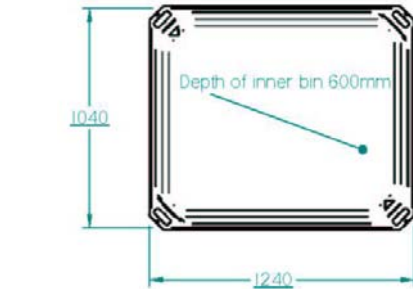

Storage Bin 635 litre

Dimensions: 1050L x 1050W x 800H

Code
BSBC635 Storage Bin 635 Litre with or without Lid Black or Natural
BSBC635C Storage Bin 635 Litre with or without Lid Colour

Insulated Bins 680 litre

Dimensions: 1240L x 1040W x 750H

Code
BFT680 Insulated Bin 680 Litre Black or Natural
BFT680C Insulated Bin 680 Litre Colour
BFT680PB Insulated Bin 680 Litre Pale Blue
BFTL680 Insulated Bin Lid for 680 Litre Black or Natural
BFTL680C Insulated Bin Lid for 680 Litre Colour
BFTL680PB Insulated Bin Lid for 680 Litre Pale Blue

Also known as the Copack or a Dolab

BFTC680 Insulated Bin 680 Litre Complete Black or Natural
BFTC680C Insulated Bin 680 Litre Complete Colour
BFTC680PB Insulated Bin 680 Litre Complete Pale Blue

BFT680UB Uninsulated Bin 680 Litre Black
BFT680UC Uninsulated Bin 680 Litre Colour
BFT680UPB Uninsulated Bin 680 Litre Pale Blue

BFTL680U Uninsulated Bin Lid 680 Litre Black or Natural
BFTL680UC Uninsulated Bin Lid 680 Litre Colour
BFTL680UPB Uninsulated Bin Lid 680 Litre Pale Blue

BFTB FT680 Bung with O Ring
BFTL680LS FT680 Bungy Lid Strips - each

CGRAPHICS Graphics for bins – per side limited to 20 characters
$30.00 + GST for the graphic plus $15 + GST for each application

Sundry Items

CBA Bungy Anchor
CBAWR Bungy Anchor with Rivets
CLCB Latch Cord Black

Pallet Bin 720 litre

Dimensions:

1130L x 1130W x 837H