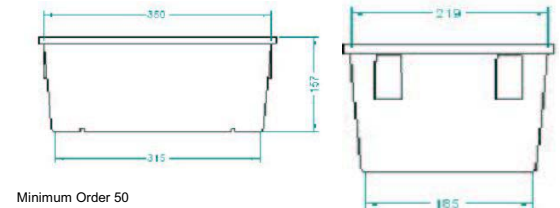

Utility Bin 8 Litre

Nestable, easy clean bin.

Dimensions: 348L x 248W x 125H

Code **Description**
 BUB8 Utility Bin 8 Litre Black or Natural
 BUB8C Utility Bin 8 Litre Colour

Minimum Order 50
 Minimum Order 50

Utility Bin 10 Litre

Nestable, easy clean bin.

Dimensions: 357L x 219W x 157H

Code **Description**
 BUB10 Utility Bin 10 Litre Black or Natural
 BUB10C Utility Bin 10 Litre Colour

Minimum Order 50
 Minimum Order 50

Stack & Nest Bin 26 Litre

Stackable, Nestable, easy clean bin.

Dimensions: 580L x 380W x 180H

Code **Description**
 BSN26 Stack and Nest Bin 26 Litre Black or Natural
 BSN26C Stack and Nest Bin 26 Litre Colour
 BSNHD26 Stack & Nest Bin Heavy Duty 26 Litre Black or Natural

Dimensions: 1050L x 1050W x 800H

Code
 BSBC635 Storage Bin 635 Litre with or without Lid Black or Natural
 BSBC635C Storage Bin 635 Litre with or without Lid Colour

Insulated Bins 680 litre

Dimensions: 1240L x 1040W x 750H