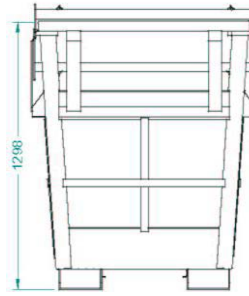

Minimum Order 10
Minimum Order 10
Minimum Order 10
Minimum Order 10
Minimum Order 10

A list of available colours for bins is available upon request.
Graphics- INEDIBLE NOT FOR HUMAN CONSUMPTION available
$30.00 + GST for the graphic plus $15 + GST for each application

Twin Wall Storage Bin 1000 Litre

Dimensions: 1160L x 1160W x 1100H

Code	Description
BTW1000	Twin Wall Bin 1000 Litre Black or Natural
BTW1000C	Twin Wall Bin 1000 Litre Colour
BTWC1000	Twin Wall Bin & Lid 1000 Litre Black or Natural
BTWC1000C	Twin Wall Bin & Lid 1000 Litre Colour
BTWL1000	Twin Wall Lid 1000 Litre Black or Natural
BTWL1000C	Twin Wall Lid 1000 Litre Colour
BTWTB	Twin Wall Bin Tipping Bars Per Set