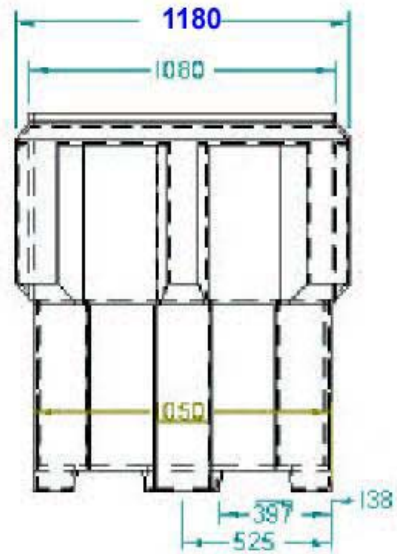

Also known as a Blood Tank

Dimensions: 1185L x 1185W x 1175H

Code **Description**
 BPT1100 Pallet Tank with frame 1100 Litre Black or Natural
 BPT1100C Pallet Tank with frame 1100 Litre Colour

Minimum order of 10 tanks required per order
 Minimum order of 10 tanks required per order

No minimum order for Replacement Tank without frame

BPTONF1100 Pallet Tank Tank Only No Frame 1100 Litre Black or Natural
 BPTONF1100C Pallet Tank Tank Only No Frame 1100 Litre Colour

BPTBV Pallet Tank Ball Valve Assembly
 BPTLID Pallet Tank 355mm Lid Only

Storage Bin 1450 litre

Also known as a Skin Bin

Dimensions: 1180L x 1180W x 1270H

Code **Description**
 BSB1450 Storage Bin 1450 Litre Black or Natural
 BSB1450C Storage Bin 1450 Litre Colour
 BSBC1450B Storage Bin 1450 Litre Black including Lid
 BSBC1450N Storage Bin 1450 Litre Natural Including Lid
 BSBC1450C Storage Bin 1450L Colour Including Lid
 BSBL1450 Storage Bin Lid 1450 Litre Black or Natural
 BSBL1450C Storage Bin Lid 1450 Litre Colour