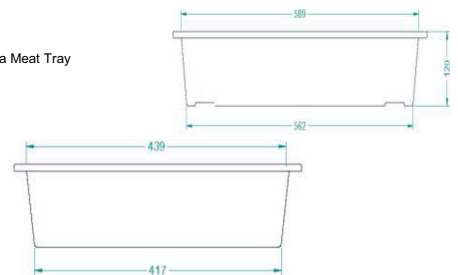

Utility Bin 10 Litre

Nestable, easy clean bin.

Dimensions: 357L x 219W x 157H

Code **Description**
 BUB10 Utility Bin 10 Litre Black or Natural
 BUB10C Utility Bin 10 Litre Colour

Minimum Order 50
 Minimum Order 50

Also known as a Cherry Bin or Harvest Bin

Stack & Nest 45 Litre

Stackable, Nestable, Easy clean.

Dimensions: 774L x 409W x 214H

Code **Description**
 BSN45 Stack and Nest Bin 45 Litre Black or Natural
 BSN45C Stack and Nest Bin 45 Litre Colour
 BSN45 Stack & Nest Bin 45 Litre Black or Natural with matching Lid
 BSNC45C Stack and Nest 45L Bin Colour with matching Lid
 BSNL45 Stack and Nest 45 Litre Lid Black or Natural
 BSNL45C Stack and Nest 45 Litre Lid Colour

Also known as a Fish Case

**Tray 10 Litre**

Also known as a Fillet Tray

Dimensions: 487L x 295W x 100H

Code **Description**
 BT10 Tray 10 Litre Black or Natural
 Other colours upon request.

**Tray 27 litre**

Nestable, stackable when cross stacked. Easy clean.

Dimensions: 589L x 444W x 116H

Code **Description**
 BT27B Tray 27 Litre Black
 BT27C Tray 27 Litre Colour

Also known as a Meat Tray

**Trough 45 litre**