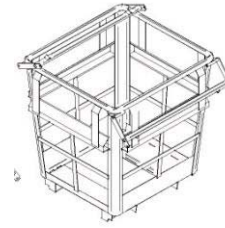

Minimum Order 10
Minimum Order 10
Minimum Order 10
Minimum Order 10
Minimum Order 10

A list of available colours for bins is available upon request.
Graphics- INEDIBLE NOT FOR HUMAN CONSUMPTION available
$30.00 + GST for the graphic plus $15 + GST for each application

Twin Wall Storage Bin 1000 Litre

Dimensions: 1160L x 1160W x 1100H

Code	Description
BTW1000	Twin Wall Bin 1000 Litre Black or Natural
BTW1000C	Twin Wall Bin 1000 Litre Colour
BTWC1000	Twin Wall Bin & Lid 1000 Litre Black or Natural
BTWC1000C	Twin Wall Bin & Lid 1000 Litre Colour
BTWL1000	Twin Wall Lid 1000 Litre Black or Natural
BTWL1000C	Twin Wall Lid 1000 Litre Colour
BTWTB	Twin Wall Bin Tipping Bars Per Set