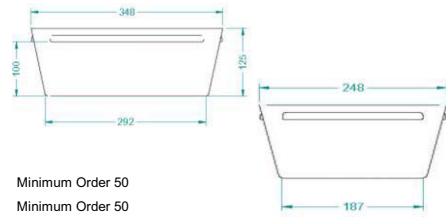

Utility Bin 8 Litre

Nestable, easy clean bin.

Dimensions: 348L x 248W x 125H

Code **Description**
 BUB8 Utility Bin 8 Litre Black or Natural
 BUB8C Utility Bin 8 Litre Colour

Minimum Order 50
 Minimum Order 50

Utility Bin 10 Litre

Nestable, easy clean bin.

Dimensions: 357L x 219W x 157H

Code **Description**
 BUB10 Utility Bin 10 Litre Black or Natural
 BUB10C Utility Bin 10 Litre Colour

Minimum Order 50
 Minimum Order 50

Stack & Nest Bin 26 Litre

Stackable, Nestable, easy clean bin.

Dimensions: 580L x 380W x 180H

Code **Description**
 BSN26 Stack and Nest Bin 26 Litre Black or Natural
 BSN26C Stack and Nest Bin 26 Litre Colour
 BSNHD26 Stack & Nest Bin Heavy Duty 26 Litre Black or Natural

Also known as a Cherry Bin or Harvest Bin

Stack & Nest 45 Litre

Stackable, Nestable, Easy clean.

Dimensions: 774L x 409W x 214H

Code **Description**
 BSN45 Stack and Nest Bin 45 Litre Black or Natural
 BSN45C Stack and Nest Bin 45 Litre Colour
 BSN45 Stack & Nest Bin 45 Litre Black or Natural with matching Lid
 BSNC45C Stack and Nest 45L Bin Colour with matching Lid
 BSNL45 Stack and Nest 45 Litre Lid Black or Natural
 BSNL45C Stack and Nest 45 Litre Lid Colour