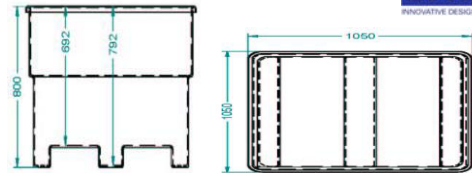

Description
 Keg Complete 20 Litre Black
 Keg Complete 20 Litre Natural

**Lids**

Dimensions : 470 Dia x 70H
Code
 WRXTANKLIDSK350B
 WRXTANKLIDSK350N

Description
 Spare Lid for Casking Case & Bulkie Barrel Black
 Spare Lid for Casking Case & Bulkie Barrel Natural

Dimensions: 1050L x 1050W x 800H

Code
 BSBC635 Storage Bin 635 Litre with or without Lid Black or Natural
 BSBC635C Storage Bin 635 Litre with or without Lid Colour

Insulated Bins 680 litre

Dimensions: 1240L x 1040W x 750H