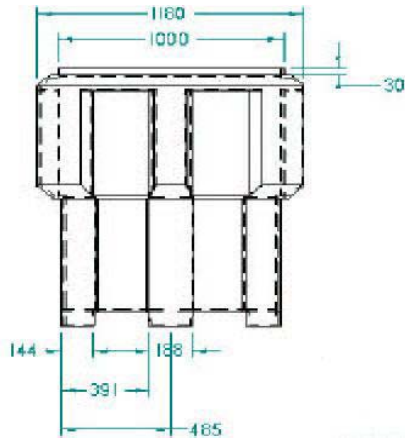

No minimum order for Replacement Tank without frame

BPTONF1100 Pallet Tank Tank Only No Frame 1100 Litre Black or Natural
 BPTONF1100C Pallet Tank Tank Only No Frame 1100 Litre Colour

BPTBV Pallet Tank Ball Valve Assembly
 BPTLID Pallet Tank 355mm Lid Only

Storage Bin 1450 litre

Also known as a Skin Bin

Dimensions: 1180L x 1180W x 1270H

Code **Description**
 BSB1450 Storage Bin 1450 Litre Black or Natural
 BSB1450C Storage Bin 1450 Litre Colour
 BSBC1450B Storage Bin 1450 Litre Black including Lid
 BSBC1450N Storage Bin 1450 Litre Natural Including Lid
 BSBC1450C Storage Bin 1450L Colour Including Lid
 BSBL1450 Storage Bin Lid 1450 Litre Black or Natural
 BSBL1450C Storage Bin Lid 1450 Litre Colour