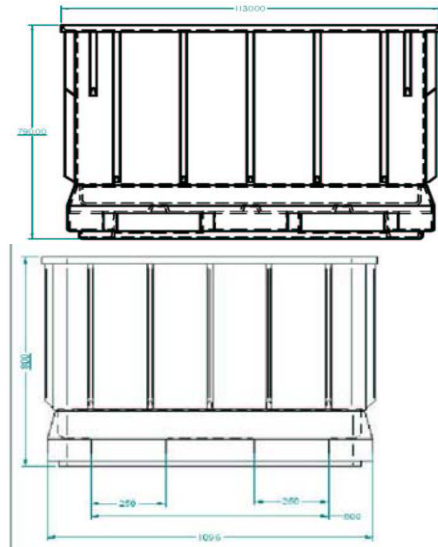

Pallet Bin 720 litre

Dimensions:

1130L x 1130W x 837H

Code
 BPB720C Pallet Bin 720 Litre Bin Colour with Pallet Black
 BPB720N Pallet Bin 720 Litre Bin Natural with Pallet Black
 BPBB720C Pallet Bin 720 Litre Bin only Colour (Replacement Bin)
 BPBB720N Pallet Bin 720 Litre Bin only Natural (Replacement Bin)
 BPBB720N Pallet Bin 720 Litre Bin & Lid Colour with Black Pallet
 BPBC720C Pallet Bin 720 Litre Bin & Lid Natural with Pallet Black
 BPBC720N Pallet Bin 720 Litre Heavy Duty Natural Bin with Black Pallet
 BPBHD720NB Pallet Bin 720 Litre Heavy Duty Bin only Natural (Replacement Bin)
 BPBHDB720N Pallet Bin 720 Litre Lid Only Black
 BPBL720B Pallet Bin 720 Litre Lid Only Colour
 BPBL720C Pallet Bin 720 Litre Lid Only Natural
 BPBL720N Pallet Bin 720 Litre Pallet Only Black (Replacement Bin)
 BPBP720B