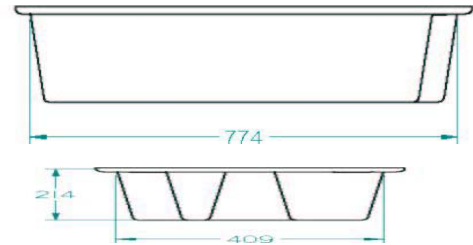

Stack & Nest Bin 26 Litre

Stackable, Nestable, easy clean bin.

Dimensions: 580L x 380W x 180H

Code **Description**
 BSN26 Stack and Nest Bin 26 Litre Black or Natural
 BSN26C Stack and Nest Bin 26 Litre Colour
 BSNHD26 Stack & Nest Bin Heavy Duty 26 Litre Black or Natural

Also known as a Cherry Bin or Harvest Bin

Stack & Nest 45 Litre

Stackable, Nestable, Easy clean.

Dimensions: 774L x 409W x 214H

Code **Description**
 BSN45 Stack and Nest Bin 45 Litre Black or Natural
 BSN45C Stack and Nest Bin 45 Litre Colour
 BSN45 Stack & Nest Bin 45 Litre Black or Natural with matching Lid
 BSNC45C Stack and Nest 45L Bin Colour with matching Lid
 BSNL45 Stack and Nest 45 Litre Lid Black or Natural
 BSNL45C Stack and Nest 45 Litre Lid Colour

Also known as a Fish Case

**Tray 10 Litre**

Also known as a Fillet Tray

Dimensions: 487L x 295W x 100H

Code **Description**
 BT10 Tray 10 Litre Black or Natural
 Other colours upon request.

**Tray 27 litre**

Nestable, stackable when cross stacked. Easy clean.

Dimensions: 589L x 444W x 116H

Code **Description**
 BT27B Tray 27 Litre Black
 BT27C Tray 27 Litre Colour

Also known as a Meat Tray

**Trough 45 litre**