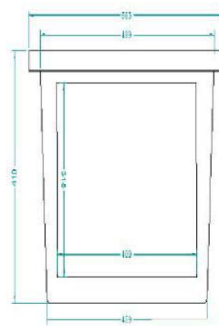

Nestable, stackable when cross stacked. Easy clean.

Dimensions: 589L x 444W x 116H

Code **Description**
 BT27B Tray 27 Litre Black
 BT27C Tray 27 Litre Colour

Also known as a Meat Tray

**Trough 45 litre**

NZ Freephone 0800 803 888 Freefax 0800 274 467 Australian Freephone 1800 5533 055 Freefax 1800 553 550

Trough 115 litre

Dimensions: 1240L x 480W x 300H
Code
 WTR115
 WTR115C

Description
 Trough 115 Litre Black or Natural
 Trough 115 Litre Colour

**Propagation Bin**

Dimensions : 465L x 363W x 430H
Code
 VPROPG

Description
 Propagation Box Green

**Drums or Casks**

Code
 Dimensions: 530 Dia x 740H
 WRXICCB150 LB
 Dimensions: 645 Dia x 875H
 WRXICCB200LB

Description
 Casing Cask Barrel 150 Litre Black
 Drum – Casing Cask 200 Litre Black

Dimensions : 615 Dia x 875H
Code
 WRXIBKB200LB
 WRXIBKB200LN
Code
 WRXIBKB220LB
 WRXIBKB220LN
 Dimensions : 615 Dia x 970H