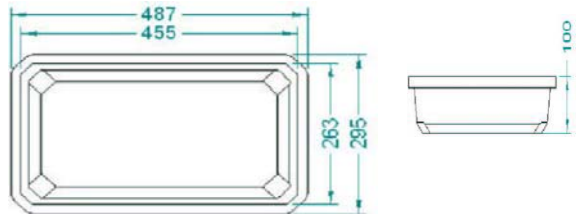

Utility Bin 10 Litre

Nestable, easy clean bin.

Dimensions: 357L x 219W x 157H

Code **Description**
 BUB10 Utility Bin 10 Litre Black or Natural
 BUB10C Utility Bin 10 Litre Colour

Minimum Order 50
 Minimum Order 50

Stack & Nest Bin 26 Litre

Stackable, Nestable, easy clean bin.

Dimensions: 580L x 380W x 180H

Code **Description**
 BSN26 Stack and Nest Bin 26 Litre Black or Natural
 BSN26C Stack and Nest Bin 26 Litre Colour
 BSNHD26 Stack & Nest Bin Heavy Duty 26 Litre Black or Natural

Also known as a Cherry Bin or Harvest Bin

Stack & Nest 45 Litre

Stackable, Nestable, Easy clean.

Dimensions: 774L x 409W x 214H

Code **Description**
 BSN45 Stack and Nest Bin 45 Litre Black or Natural
 BSN45C Stack and Nest Bin 45 Litre Colour
 BSN45 Stack & Nest Bin 45 Litre Black or Natural with matching Lid
 BSNC45C Stack and Nest 45L Bin Colour with matching Lid
 BSNL45 Stack and Nest 45 Litre Lid Black or Natural
 BSNL45C Stack and Nest 45 Litre Lid Colour

Also known as a Fish Case

**Tray 10 Litre**

Also known as a Fillet Tray

Dimensions: 487L x 295W x 100H

Code **Description**
 BT10 Tray 10 Litre Black or Natural
 Other colours upon request.

**Tray 27 litre**