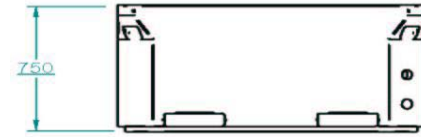

BFTC680 Insulated Bin 680 Litre Complete Black or Natural
BFTC680C Insulated Bin 680 Litre Complete Colour
BFTC680PB Insulated Bin 680 Litre Complete Pale Blue

BFT680UB Uninsulated Bin 680 Litre Black
BFT680UC Uninsulated Bin 680 Litre Colour
BFT680UPB Uninsulated Bin 680 Litre Pale Blue

BFTL680U Uninsulated Bin Lid 680 Litre Black or Natural
BFTL680UC Uninsulated Bin Lid 680 Litre Colour
BFTL680UPB Uninsulated Bin Lid 680 Litre Pale Blue

BFTB FT680 Bung with O Ring
BFTL680LS FT680 Bungy Lid Strips - each

CGRAPHICS Graphics for bins – per side limited to 20 characters
$30.00 + GST for the graphic plus $15 + GST for each application