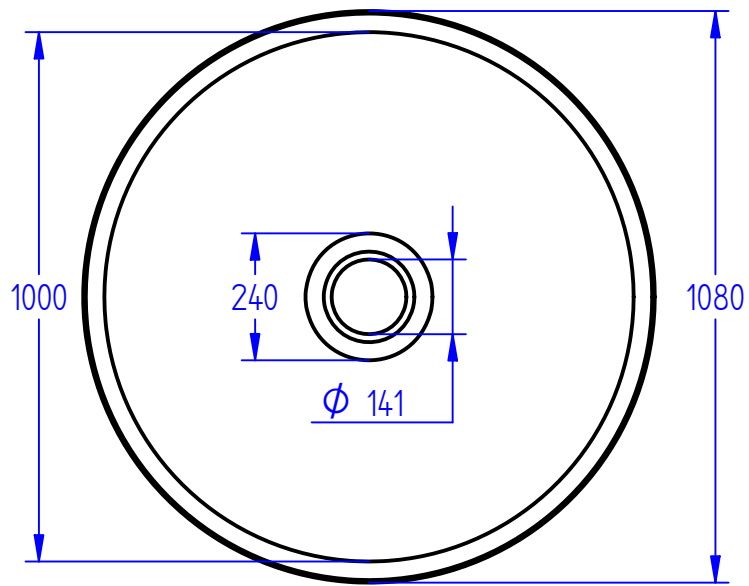

COPYRIGHT RESERVED

All dimensions and weights are nominal

FILE NAME: WCT250 Conical Tank.dft

INDAC
INNOVATIVE DESIGN AND CONSTRUCTION

Box 378
 26 Stuart Street
 Blenheim, 7201

Phone: +64 3 578 3034
www.indac.co.nz
www.plasticproducts.co.nz

Product name: Conical Tank 420 Litre

Product code: WCT420

COPYRIGHT RESERVED

All dimensions and weights are nominal

FILE NAME: WCT420 Conical Tank.dft

Box 378
26 Stuart Street
Blenheim, 7201

Phone: +64 3 578 3034
www.indac.co.nz
www.plasticproducts.co.nz

Product name: Conical Tank 1400 Litre

Product code: WCT1400

COPYRIGHT RESERVED

All dimensions and weights are nominal

FILE NAME: WCT1400 Conical Tank.dft

INDAC
INNOVATIVE DESIGN AND CONSTRUCTION

Box 378
 26 Stuart Street
 Blenheim, 7201

Phone: +64 3 578 3034
www.indac.co.nz
www.plasticproducts.co.nz

Product name: Conical Tank 1700 Litre

Product code: WCT1700

COPYRIGHT RESERVED

All dimensions and weights are nominal

FILE NAME: WCT1700 Conical Tank.dft