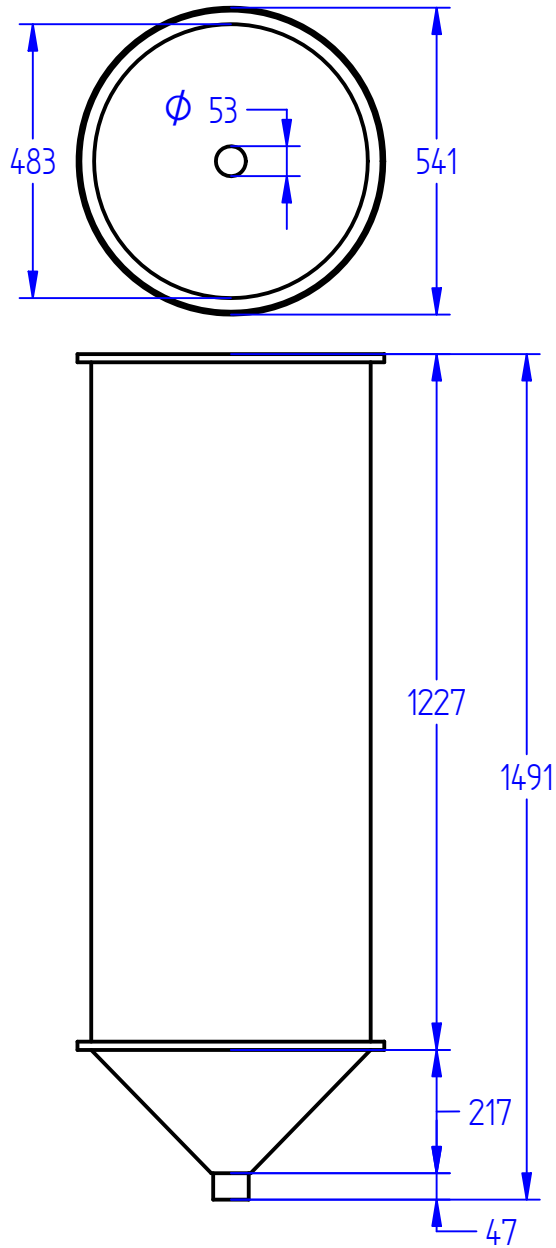

Product name: Conical Tank 250 Litre

Product code: WCT250

COPYRIGHT RESERVED

All dimensions and weights are nominal

FILE NAME: WCT250 Conical Tank.dft

INDAC
INNOVATIVE DESIGN AND CONSTRUCTION

Box 378
26 Stuart Street
Blenheim, 7201

Phone: +64 3 578 3034
www.indac.co.nz
www.plasticproducts.co.nz