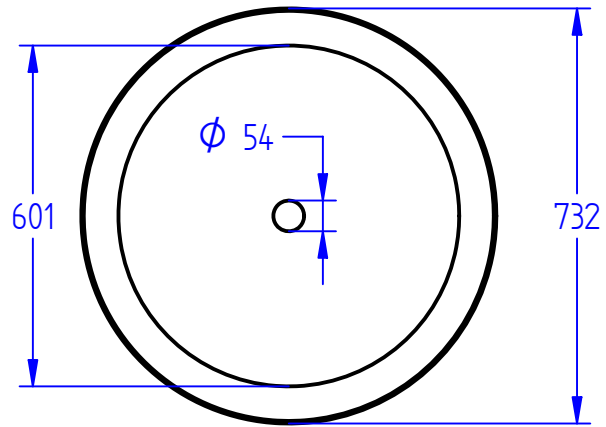

Product name: Conical Tank 115 Litre

Product code: WCT115

COPYRIGHT RESERVED

All dimensions and weights are nominal

FILE NAME: WCT115 Conical Tank.dft

INDAC
INNOVATIVE DESIGN AND CONSTRUCTION

Box 378
26 Stuart Street
Blenheim, 7201

Phone: +64 3 578 3034
www.indac.co.nz
www.plasticproducts.co.nz

Product name: Conical Tank 165 Litre

Product code: WCT165

COPYRIGHT RESERVED

All dimensions and weights are nominal

FILE NAME: WCT165 Conical tank.dft

Product name: Conical Tank 420 Litre

Product code: WCT420

COPYRIGHT RESERVED

All dimensions and weights are nominal

FILE NAME: WCT420 Conical Tank.dft

Box 378
26 Stuart Street
Blenheim, 7201

Phone: +64 3 578 3034
www.indac.co.nz
www.plasticproducts.co.nz