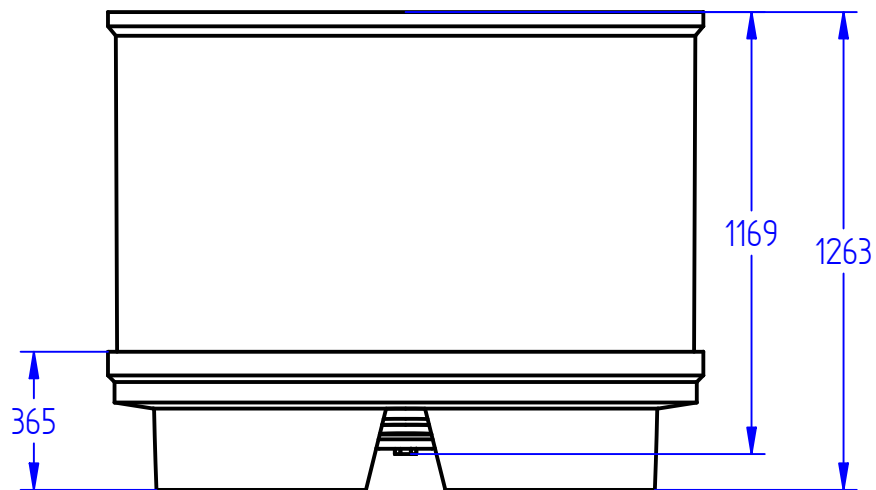

Product name: Conical Tank 1400 Litre

Product code: WCT1400

COPYRIGHT RESERVED

All dimensions and weights are nominal

FILE NAME: WCT1400 Conical Tank.dft

INDAC
INNOVATIVE DESIGN AND CONSTRUCTION

Box 378
 26 Stuart Street
 Blenheim, 7201

Phone: +64 3 578 3034
www.indac.co.nz
www.plasticproducts.co.nz

Product name: Conical Tank 1700 Litre

Product code: WCT1700

COPYRIGHT RESERVED

All dimensions and weights are nominal

FILE NAME: WCT1700 Conical Tank.dft