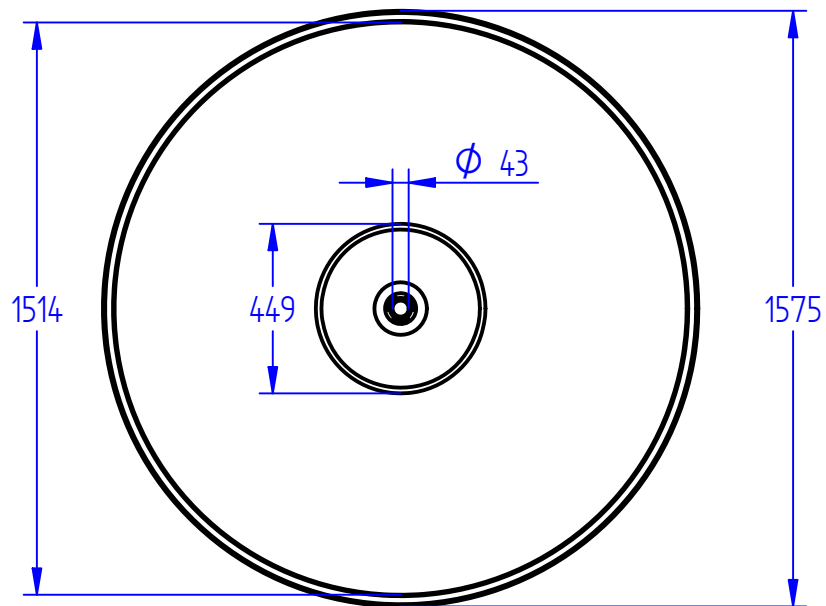

Product name: Conical Tank 420 Litre

Product code: WCT420

COPYRIGHT RESERVED

All dimensions and weights are nominal

FILE NAME: WCT420 Conical Tank.dft

Box 378
26 Stuart Street
Blenheim, 7201

Phone: +64 3 578 3034
www.indac.co.nz
www.plasticproducts.co.nz

Product name: Conical Tank 1400 Litre

Product code: WCT1400

COPYRIGHT RESERVED

All dimensions and weights are nominal

FILE NAME: WCT1400 Conical Tank.dft

INDAC
INNOVATIVE DESIGN AND CONSTRUCTION

Box 378
 26 Stuart Street
 Blenheim, 7201

Phone: +64 3 578 3034
www.indac.co.nz
www.plasticproducts.co.nz

Product name: Conical Tank 1700 Litre

Product code: WCT1700

COPYRIGHT RESERVED

All dimensions and weights are nominal

FILE NAME: WCT1700 Conical Tank.dft