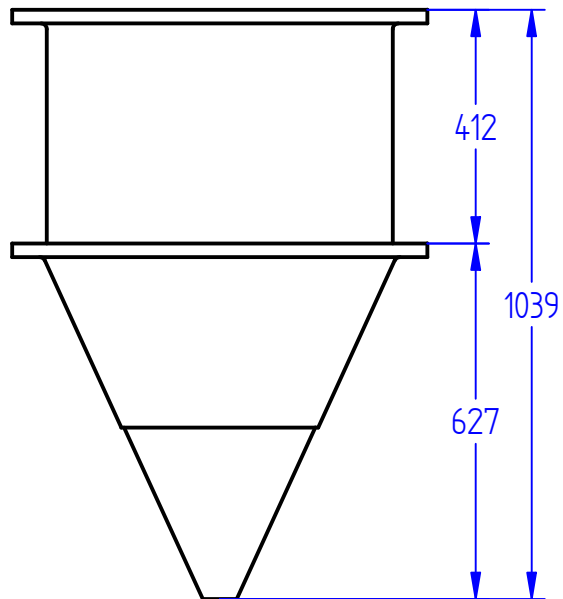

Product name: Conical Tank 115 Litre

Product code: WCT115

COPYRIGHT RESERVED

All dimensions and weights are nominal

FILE NAME: WCT115 Conical Tank.dft

INDAC
INNOVATIVE DESIGN AND CONSTRUCTION

Box 378
26 Stuart Street
Blenheim, 7201

Phone: +64 3 578 3034
www.indac.co.nz
www.plasticproducts.co.nz

Product name: Conical Tank 165 Litre

Product code: WCT165

COPYRIGHT RESERVED

All dimensions and weights are nominal

FILE NAME: WCT165 Conical tank.dft

Product name: Conical Tank 420 Litre

Product code: WCT420

COPYRIGHT RESERVED

All dimensions and weights are nominal

FILE NAME: WCT420 Conical Tank.dft

Box 378
26 Stuart Street
Blenheim, 7201

Phone: +64 3 578 3034
www.indac.co.nz
www.plasticproducts.co.nz

Product name: Conical Tank 1400 Litre

Product code: WCT1400

COPYRIGHT RESERVED

All dimensions and weights are nominal

FILE NAME: WCT1400 Conical Tank.dft

INDAC
INNOVATIVE DESIGN AND CONSTRUCTION

Box 378
 26 Stuart Street
 Blenheim, 7201