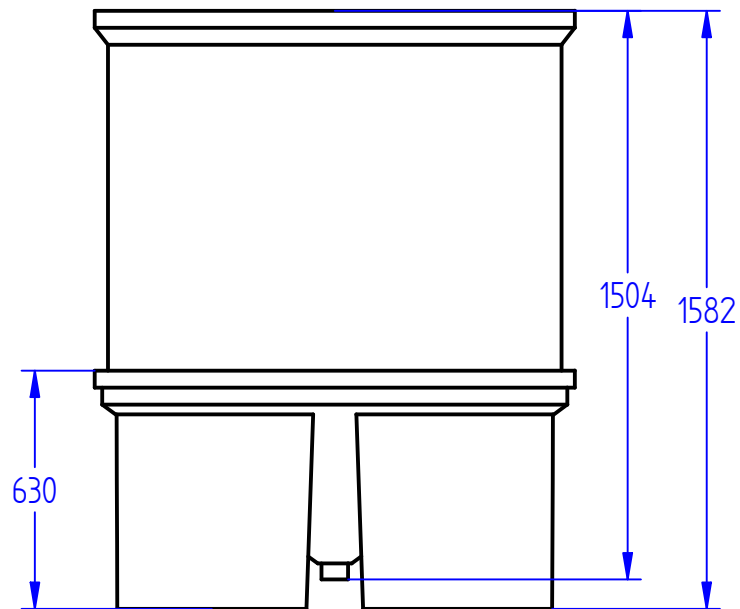

Product name: Conical Tank 420 Litre

Product code: WCT420

COPYRIGHT RESERVED

All dimensions and weights are nominal

FILE NAME: WCT420 Conical Tank.dft

Box 378
26 Stuart Street
Blenheim, 7201

Phone: +64 3 578 3034
www.indac.co.nz
www.plasticproducts.co.nz