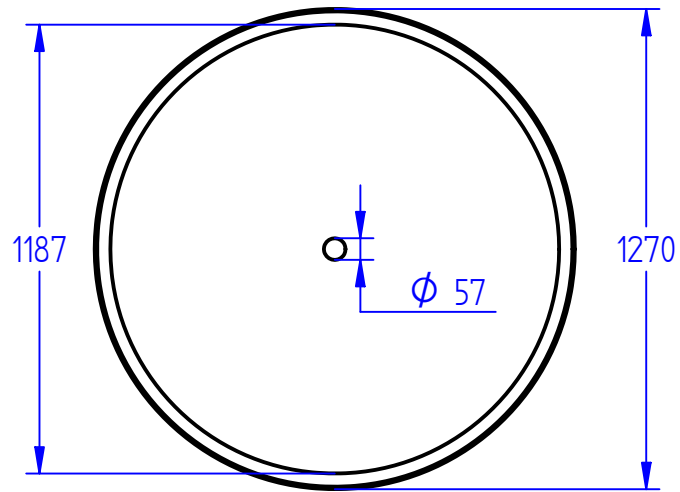

Product name: Conical Tank 420 Litre

Product code: WCT420

COPYRIGHT RESERVED

All dimensions and weights are nominal

FILE NAME: WCT420 Conical Tank.dft

Box 378
26 Stuart Street
Blenheim, 7201

Phone: +64 3 578 3034
www.indac.co.nz
www.plasticproducts.co.nz

Product name: Conical Tank 1400 Litre

Product code: WCT1400

COPYRIGHT RESERVED

All dimensions and weights are nominal

FILE NAME: WCT1400 Conical Tank.dft

INDAC
INNOVATIVE DESIGN AND CONSTRUCTION

Box 378
 26 Stuart Street
 Blenheim, 7201

Phone: +64 3 578 3034
www.indac.co.nz
www.plasticproducts.co.nz

Product name: Conical Tank 1700 Litre

Product code: WCT1700

COPYRIGHT RESERVED

All dimensions and weights are nominal

FILE NAME: WCT1700 Conical Tank.dft