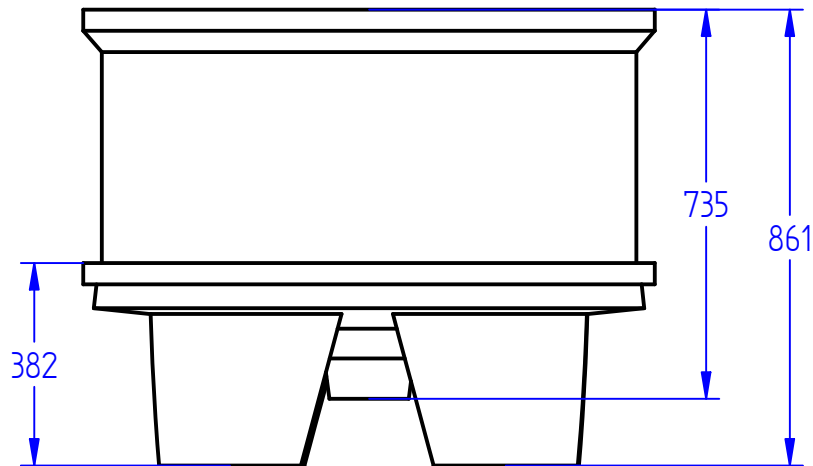

COPYRIGHT RESERVED

All dimensions and weights are nominal

FILE NAME: WCT250 Conical Tank.dft

INDAC
INNOVATIVE DESIGN AND CONSTRUCTION

Box 378
 26 Stuart Street
 Blenheim, 7201

Phone: +64 3 578 3034
www.indac.co.nz
www.plasticproducts.co.nz

Product name: Conical Tank 420 Litre

Product code: WCT420

COPYRIGHT RESERVED

All dimensions and weights are nominal

FILE NAME: WCT420 Conical Tank.dft

Box 378
26 Stuart Street
Blenheim, 7201

Phone: +64 3 578 3034
www.indac.co.nz
www.plasticproducts.co.nz